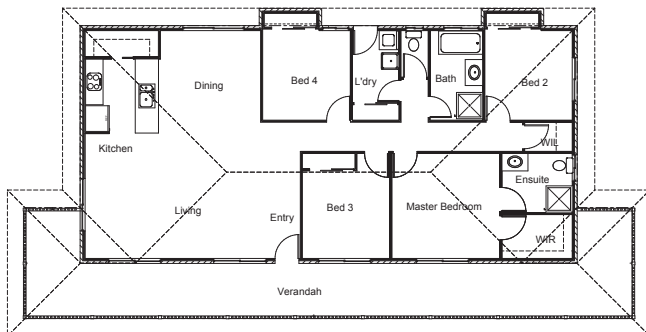

## Stirling Homes Queensland THE HOUSTON

The Houston design is a four bedroom home designed around family lifestyle.

The home is fronted by a long, homestead style verandah featuring a double gutter-line roof giving a lovely, country-style feel. Upon entering the home you are greeted by an open plan living, dining and kitchen area, great for spending time with friends and family. The kitchen is an open galley style making entertaining a breeze while cooking for guests. The guest bedrooms in this home all contain built in robes, with the Master bedroom featuring a walk in robe and stylish ensuite. To add to the storage, there is a walk in linen located in the hallway and a built in linen cupboard in the laundry.

### FLOOR PLAN

<b>LIVING AREA:</b>	139.6m <sup>2</sup>
<b>ALFRESCO:</b>	48.7m <sup>2</sup>
<b>TOTAL:</b>	188.3m <sup>2</sup>