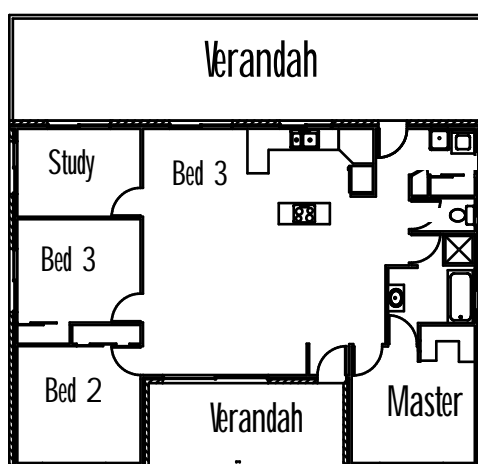

stylish & affordable

Stirling Homes Queensland THE HOMESTEAD

The Homestead design is a family friendly design, with room for everyone to relax and grow together. This well thought out design features three bedrooms and a study, with all of the bedrooms featuring a built in robe and the master contains a walk in robe. The 2 way bathroom is spacious and easily accessible. The living and dining areas are open plan and have access to both a front and back verandah making entertaining a breeze. With such wonderful features the only decision you need to make is where to build your new home.

FLOOR PLAN

| | |
|---------------|---------------------|
| LIVING AREA: | 120m ² |
| OUTDOOR AREA: | 53.5m ² |
| TOTAL: | 173.5m ² |

Cottage Collection