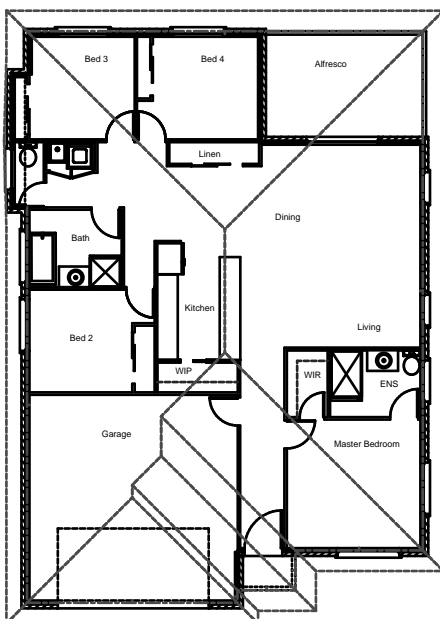

## Stirling Homes Queensland THE WISCONSIN

The Wisconsin is a family friendly home designed for today's modern living. This four bedroom home is a smart design, further enhanced by zoned children's bedrooms and open plan living. To save space the laundry has been placed in a cupboard, away from the hub of the main home, yet close to the linen cupboard to make doing the laundry a breeze. The dining room is complimented by a spacious alfresco area, perfect for entertaining friends and family or simply enjoying the Queensland climate. This is a design where you can relax, unwind and enjoy the comforts of home.

### FLOOR PLAN

LIVING AREA:	177.9m <sup>2</sup>
OUTDOOR AREA:	17.1m <sup>2</sup>
TOTAL:	195m <sup>2</sup>