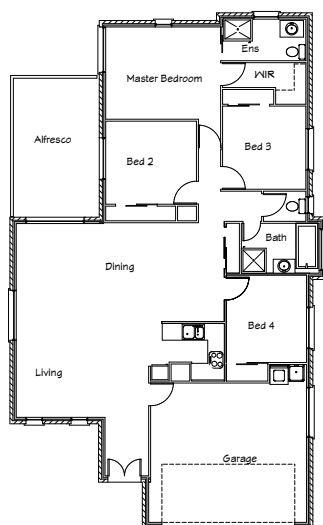

Stirling Homes Queensland  
**THE OHIO II**

This recently released design is proving to be a popular one. And why wouldn't it be? This home features every aspect sought after in today's modern living. The large alfresco area comes right off the living and dining areas, making the transition from inside to out smooth and comfortable. The Master bedroom features a large ensuite and walk in robe, and has its own hallway entrance, making it seem like a getaway within itself. The kitchen of the Ohio is well laid out and incorporates beautiful, stainless steel appliances. This four bedroom home suits young and old alike, so why not consider the Ohio for your next home?

FLOOR PLAN	
<b>LIVING AREA:</b>	163.47m <sup>2</sup>
<b>OUTDOOR AREA:</b>	17.55m <sup>2</sup>
<b>TOTAL:</b>	181.02m <sup>2</sup>