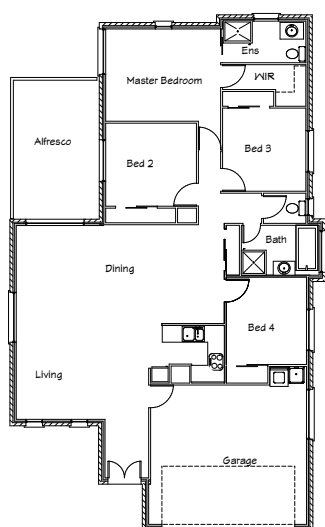

Stirling Homes Queensland THE OHIO

This recently released design is proving to be a popular one. And why wouldn't it be? This home features every aspect sought after in today's modern living. The large alfresco area comes right off the living and dining areas, making the transition from inside to out smooth and comfortable. The Master bedroom features a large ensuite and walk in robe, and has its own hallway entrance, making it seem like a getaway within itself. The kitchen of the Ohio is well laid out and incorporates beautiful, stainless steel appliances. This four bedroom home suits young and old alike, so why not consider the Ohio for your next home?

FLOOR PLAN

LIVING AREA:	163.47m ²
OUTDOOR AREA:	17.55m ²
TOTAL:	181.02m ²