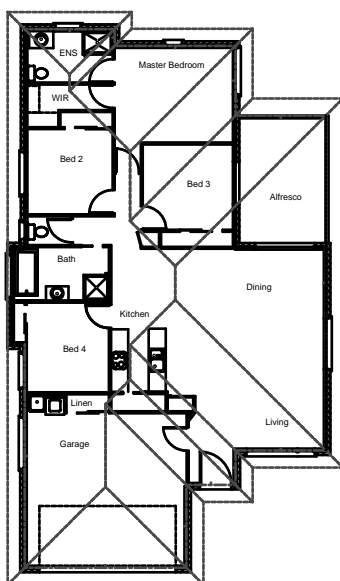

Stirling Homes Queensland  
**THE OHIO**

This recently released design is proving to be a popular one. And why wouldn't it be? This home features every aspect sought after in today's modern living. The large alfresco area comes right off the living and dining areas, making the transition from inside to out smooth and comfortable. The Master bedroom features a large ensuite and walk in robe, and has its own hallway entrance, making it seem like a getaway within itself. The kitchen of the Ohio is well laid out and incorporates beautiful, stainless steel appliances. This four bedroom home suits young and old alike, so why not consider the Ohio for your next home?

**FLOOR PLAN**

LIVING AREA:	164.5m <sup>2</sup>
OUTDOOR AREA:	16.1m <sup>2</sup>
TOTAL:	180.6m <sup>2</sup>