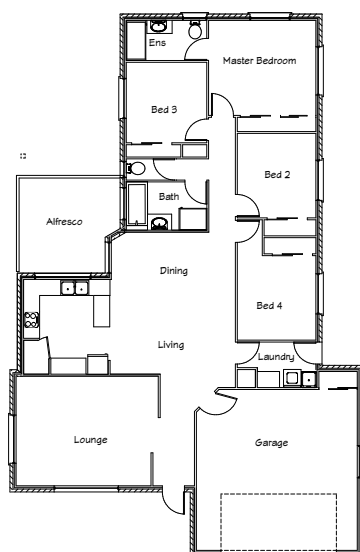

Stirling Homes Queensland THE MISSOURI

This home suits the Queensland lifestyle perfectly, with a front verandah to enjoy the views and an alfresco area to dine out on those beautiful summer nights. And the inside is just as good as outside. The Missouri boasts the open plan living of the modern home, while still keeping the traditional formal lounge incorporated as well. This great feature can also be turned into a media room for the kids. The laundry in this home is something to make Mums smile. The laundry has its own folding bench, making doing the laundry a more enjoyable experience. And no more clothes strewn about the house. This four bedroom home is a lovely design for today's family and can suit city or rural living.

FLOOR PLAN

LIVING AREA:	190.6m ²
OUTDOOR AREA:	26.7m ²
TOTAL:	217.4m ²