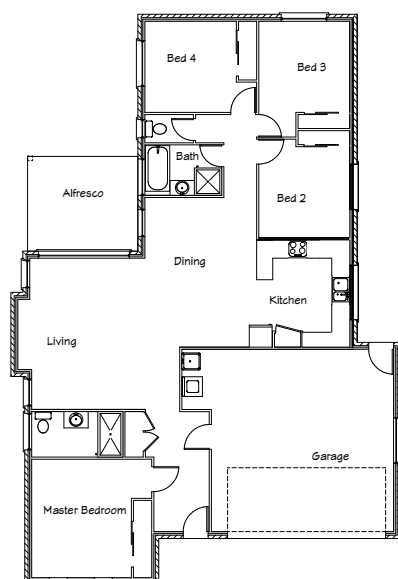

Stirling Homes Queensland
THE ALASKA

This design is an outstanding single story home. This home allows for the family to have their own privacy and space, and with the children's bedrooms separated from the Master Bedroom, it makes for the perfect parents retreat. The Alaska has many different façade options, giving it your own touch of personal flair and style, while still keeping the layout practical and functional. A perfect home for the growing family or first home buyers.

FLOOR PLAN	
LIVING AREA:	171.81m ²
OUTDOOR AREA:	16.69m ²
TOTAL:	189.4m ²