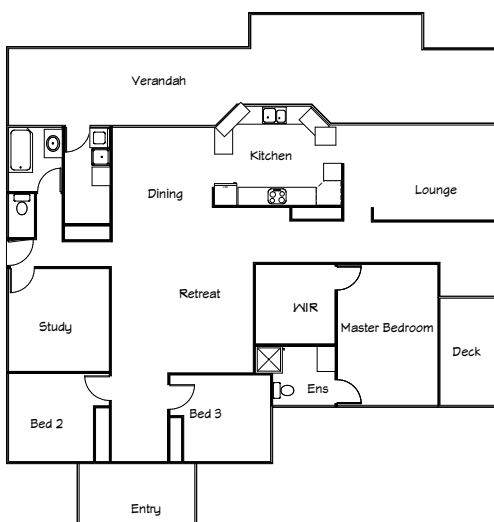

## Stirling Homes Queensland THE SEATTLE

This traditional looking home, with a splash of modern flair, is the perfect home for the whole family. The upstairs includes all the living features, including three bedrooms, study, separate lounge and retreat area. The Master Bedroom, with walk in robe and ensuite, has its own private deck, perfect for Mum and Dad to relax on after a long day. The kitchen is a fresh design and projects a view through a large bay window and opens out onto the large entertaining deck. The downstairs area is a fabulous entertaining area with games room for the kids and a bar for the parents. With all this and more, why not consider the Seattle for your family's new home?

### FLOOR PLAN

<b>UPSTAIRS FLOOR AREA:</b>	173.54m <sup>2</sup>
<b>VERANDAH:</b>	56.46m <sup>2</sup>
<b>TOTAL:</b>	230m <sup>2</sup>