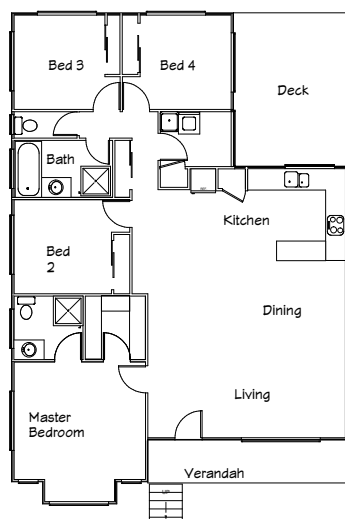

## Stirling Homes Queensland THE ARIZONA

The Arizona has amazing country charm and appeal, yet can fit right into city living. This versatile home has an open plan living, creating a spacious design. The back deck is a great size for entertaining guests, and the front verandah is an ideal spot to relax and look over the views. The large kitchen in this home features a raised servery, which makes for a great breakfast bar. This design is perfect for the growing family, and is the perfect place to call your home.

### FLOOR PLAN

<b>FLOOR AREA:</b>	130.6m <sup>2</sup>
<b>VERANDAH:</b>	23.8m <sup>2</sup>
<b>TOTAL:</b>	154.4m <sup>2</sup>