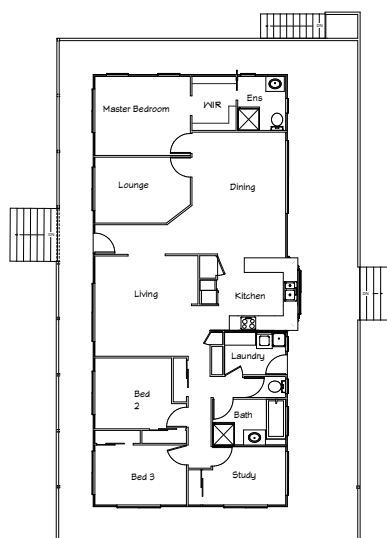

Stirling Homes Queensland THE MONTANA

If you need to make the most of 360 degree views then the gorgeous Montana is the home for you. With a generous, hardwood timber deck wrapping around the four sides of this home, you can make the most of each view in every direction. Inside this home there are eye catching features all around you, including the polished timber floors and amazing cathedral ceilings. The kitchen is open, fitting in with the feel of the rest of the home. The kitchen also allows you to take in the views through a pristine bay window. With all these fabulous features, the Montana radiates country charm.

FLOOR PLAN

FLOOR AREA:	144m ²
VERANDAH:	116m ²
TOTAL:	260m ²