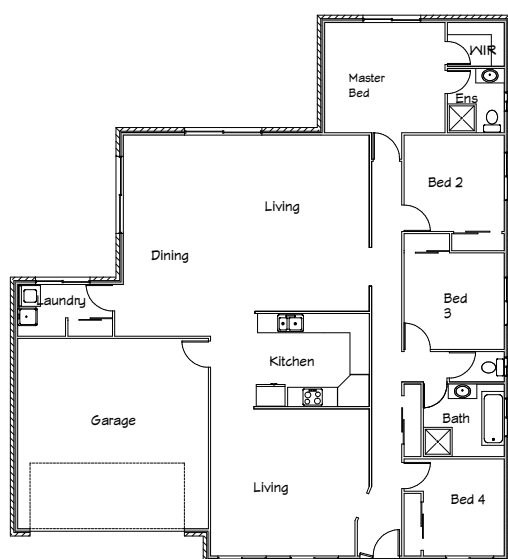

Stirling Homes Queensland THE FLORIDA

The Florida is a perfect design for casual, family living. On first arrival into this lovely home, you are greeted by the spacious living area. On your way through you will see the very practical kitchen, which adjoins the family and dining areas. The bedrooms are secluded from the hub of the house, made separate by a hallway running the length of this home. Large windows and sliding glass doors give amazing light and ventilation, and complete the look of this modern and stylish home.

FLOOR PLAN

| | |
|--------------------|---------------------|
| FLOOR AREA: | 165.5m ² |
| GARAGE: | 37m ² |
| PATIO: | 4.5m ² |
| TOTAL: | 207m ² |