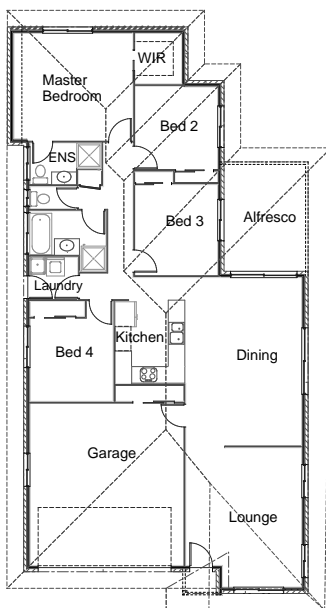

## Stirling Homes Queensland THE INDIANA

The Indiana is a fantastic design inside and out. From first look your eyes are immediately drawn to the interesting front facade with the sloping skillion entry feature. Upon entry, you get the feel of an open plan home, but with the seclusion of a separate lounge or media area. This is a very marketable feature and a great idea for when the kids have friends over. The dining room flows out onto the alfresco area, perfection when entertaining friends. With everything you could possibly need, the only decision you need to make is where to build your new home.

### FLOOR PLAN

LIVING AREA:	176.9m <sup>2</sup>
<b>OUTDOOR AREA:</b>	14.1m <sup>2</sup>
TOTAL:	191m <sup>2</sup>