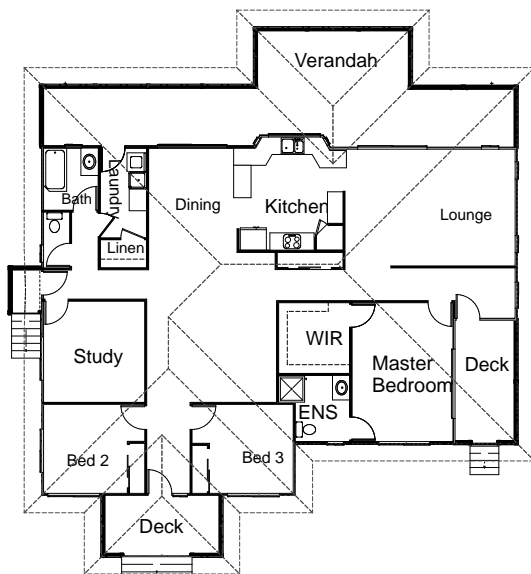

Stirling Homes Queensland THE SEATTLE

This traditional looking home, with a splash of modern flair, is the perfect home for the whole family. The upstairs includes all the living features, including three bedrooms, study, separate lounge and retreat area. The Master Bedroom, with walk in robe and ensuite, has its own private deck, perfect for Mum and Dad to relax on after a long day. The kitchen is a fresh design and projects a view through a large bay window and opens out onto the large entertaining deck. The downstairs area is a fabulous entertaining area with games room for the kids and a bar for the parents. With all this and more, why not consider the Seattle for your family's new home?

FLOOR PLAN

LIVING AREA:	175m ²
OUTDOOR:	63.7m ²
TOTAL:	238.7m ²