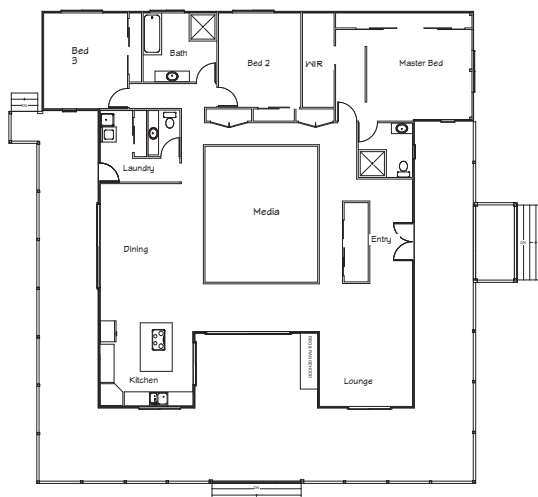

## Stirling Homes Queensland THE ALABAMA

The Alabama is a stunning modern timber home, with all the old 'Queenslander' appeal. This immaculate design features three bedrooms, which remain perfectly private towards the rear of the home. The home features polished timber floor boards, which adds a touch of elegance. The spotted gum timber verandah wraps around three sides of this home, giving plenty of room to entertain. Adding to the individuality of this home is the large sunken lounge area, which is yet another perfect entertaining area of this home. The kitchen is a stand out feature with the centre bench oven making cooking and entertaining a dream. This is a beautifully designed, warm and inviting country style home that would be a pleasure to live in for any family.

### FLOOR PLAN

<b>FLOOR AREA:</b>	245.9m <sup>2</sup>
<b>VERANDAH:</b>	135.7m <sup>2</sup>
<b>TOTAL:</b>	381.6m <sup>2</sup>